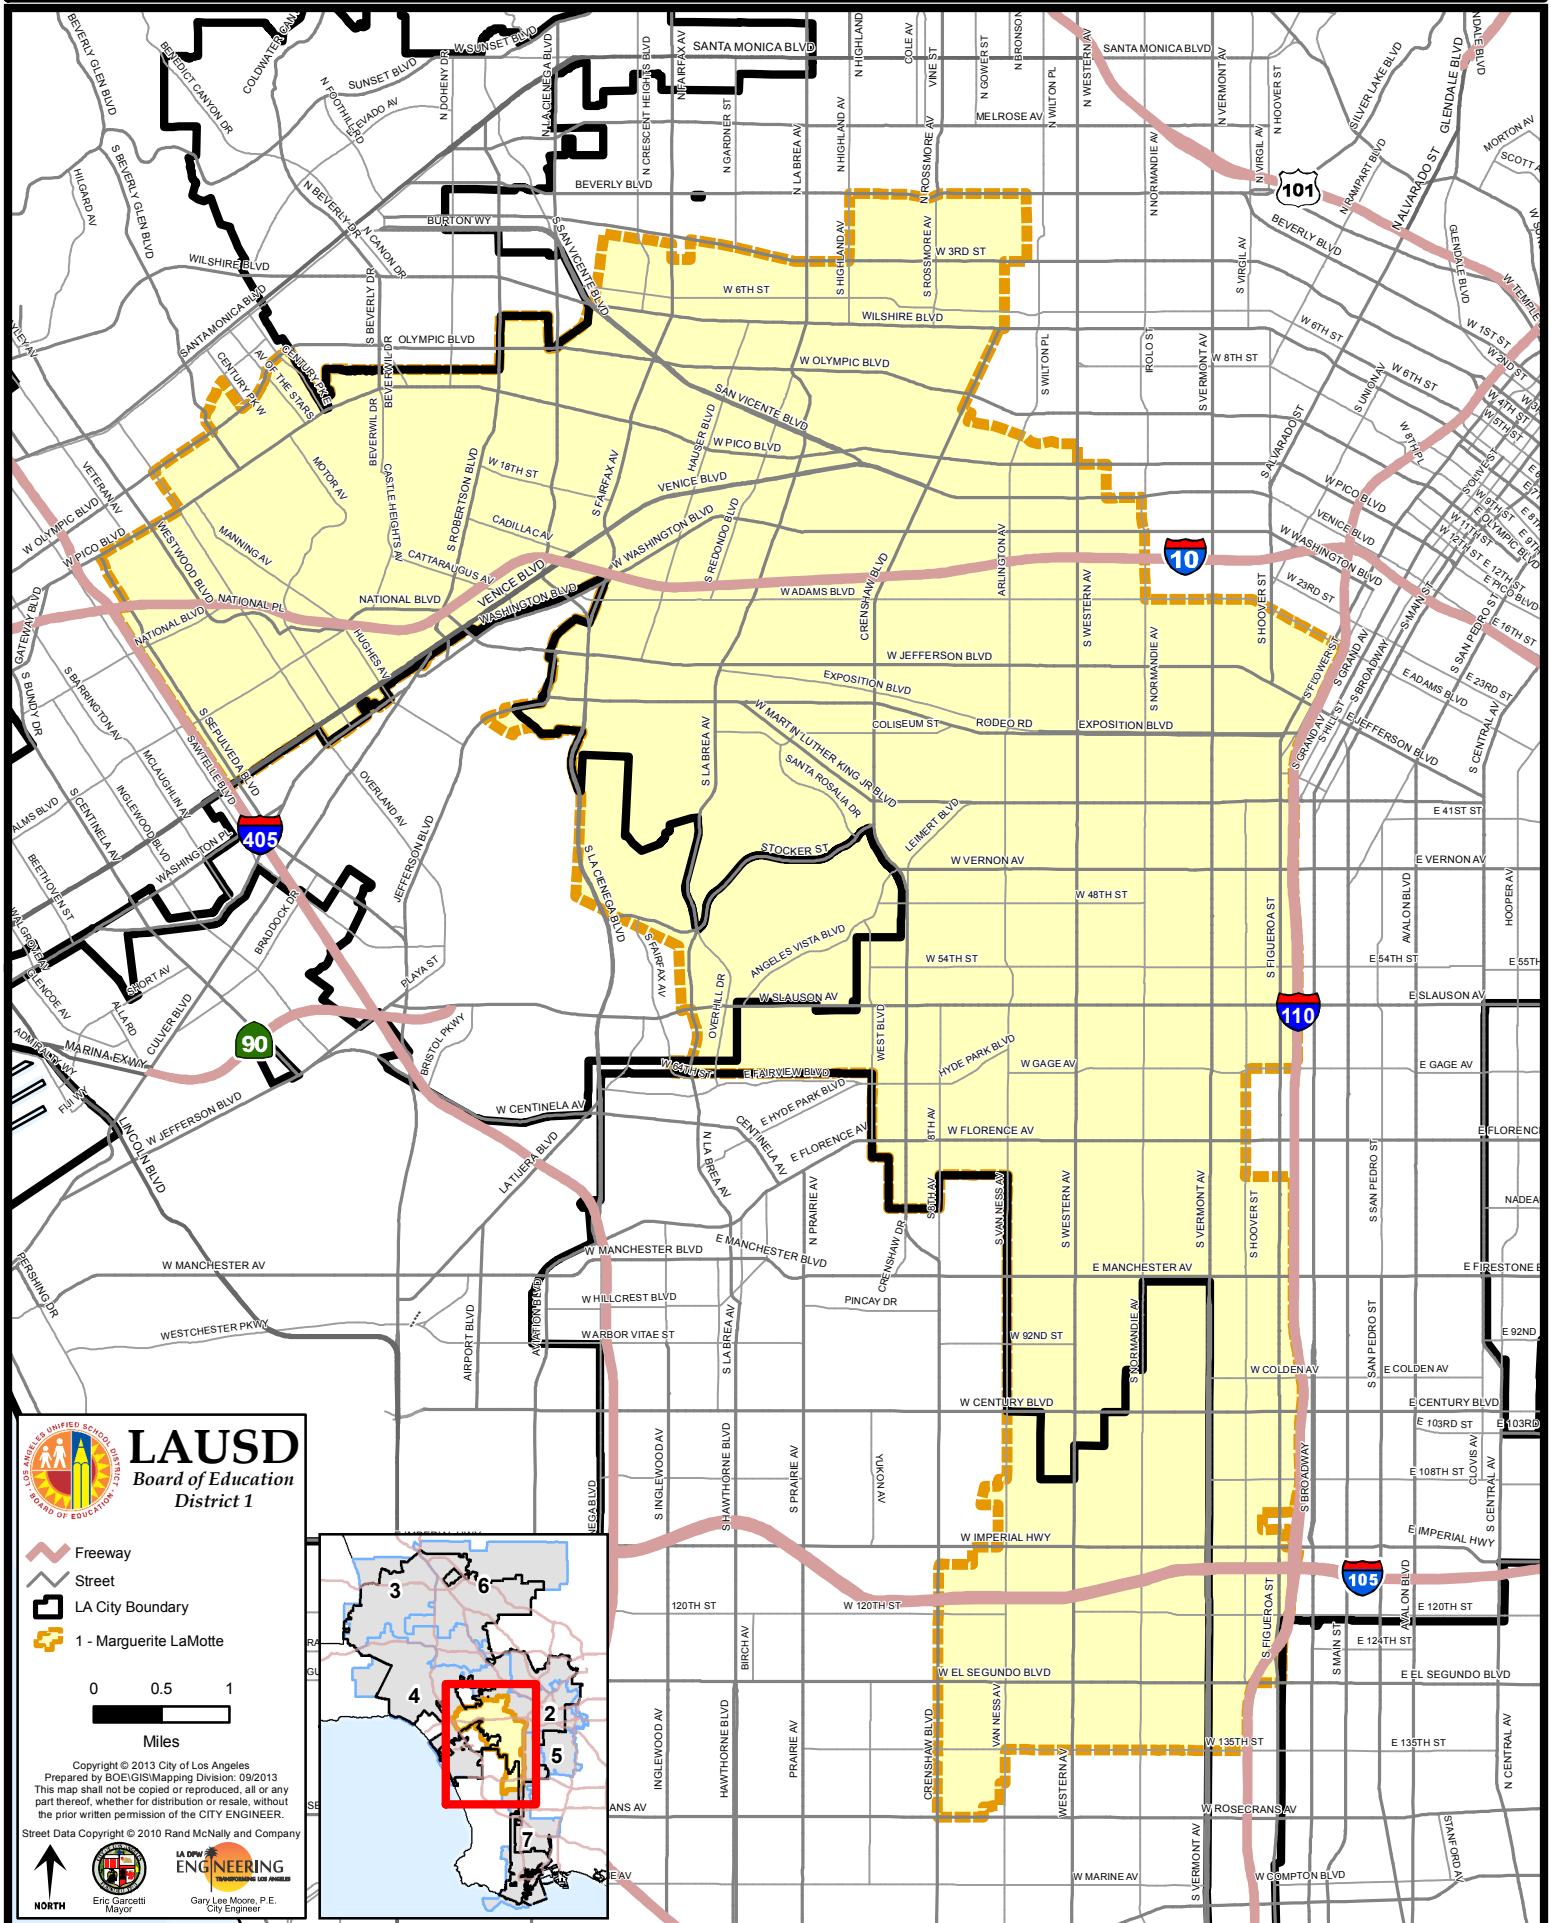

LAUSD Board of Education District 1

- Freeway
 - Street
 - LA City Boundary
 - 1-Marguerite LaMotte
- 0 0.5 1
Miles

Copyright © 2013 City of Los Angeles
Prepared by BOE/GIS/Mapping Division, 09/2013
This map shall not be copied or reproduced, all or any part thereof, whether for distribution or resale, without the prior written permission of the CITY ENGINEER.

Street Data Copyright © 2010 Rand McNally and Company

LA DPW ENGINEERING
Eric Garcetti Mayor
Gary Lee Moore, P.E. City Engineer